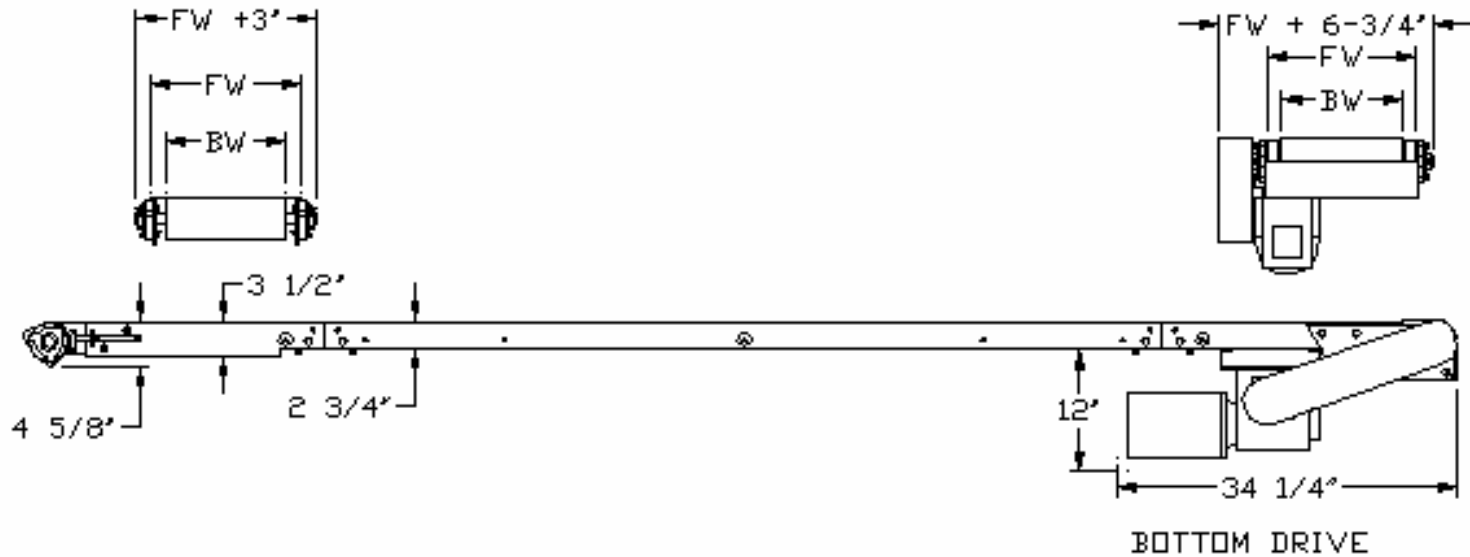

MODEL 200

BOTTOM MOUNT DRIVE

STANDARD DUTY SLIDER BED

This is an economical shallow frame conveyor. The shallow frame will fit into tight spaces other slider beds can't. It's built for low maintenance operation in shorter and narrower light duty production and packaging operations.

BOTTOM MOUNT DRIVE

1700 Division Street, New London, WI 54961

Phone: (800) 437-1994

Fax: (920) 982-6800

www.nleco.com